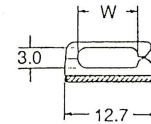

## Wire Saddles - Adhesive Mount

Backed with adhesive foam tape for quick control of wires • Easy release clip for wires

Part Number	Wire Bundle	
	H mm	W mm
18-KWL5/4	3.8	4.5
18-AWC8/3	3.0	8.0
18-AWC3.2	3.2	3.2
14-AWC4.0	4.0	4.0
18-AWC4/8B*	4.8	4.8
18-KWS10/6	10.2	5.8
18-KWT12/10	10.0	11.6
18-AWC12/8	8.0	12.0
18-AWC12/11	11	12.0

Material: Nylon 6/6 Natural  
\* = Available in Black

18-KWL5/4

18-AWC8/3

18-AWC3.2

18-AWC4.0

18-KWS10/6

18-KWT12/10

18-AWC12/8