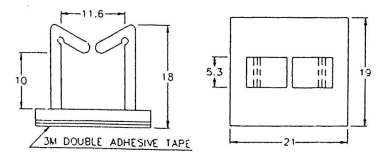

## Wire Saddles - Adhesive Mount

Backed with adhesive foam tape for quick control of wires • Easy release clip for wires

Part Number	Wire Bundle	
	H mm	W mm
18-KWL5/4	3.8	4.5
18-AWC8/3	3.0	8.0
18-AWC3.2	3.2	3.2
14-AWC4.0	4.0	4.0
18-AWC4/8B*	4.8	4.8
18-KWS10/6	10.2	5.8
18-KWT12/10	10.0	11.6
18-AWC12/8	8.0	12.0
18-AWC12/11	11	12.0

Material: Nylon 6/6 Natural  
\* = Available in Black

18-KWL5/4

18-AWC8/3

18-AWC3.2

18-AWC4.0

18-KWS10/6

18-KWT12/10

18-AWC12/8