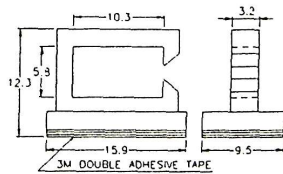

## Wire Saddles - Adhesive Mount

Backed with adhesive foam tape for quick control of wires • Easy release clip for wires

Part Number	Wire Bundle	
	H mm	W mm
18-KWL5/4	3.8	4.5
18-AWC8/3	3.0	8.0
18-AWC3.2	3.2	3.2
14-AWC4.0	4.0	4.0
18-AWC4/8B*	4.8	4.8
18-KWS10/6	10.2	5.8
18-KWT12/10	10.0	11.6
18-AWC12/8	8.0	12.0
18-AWC12/11	11	12.0

Material: Nylon 6/6 Natural  
\* = Available in Black

18-KWL5/4

18-AWC8/3

18-AWC3.2

18-AWC4.0

18-KWS10/6

18-KWT12/10

18-AWC12/8