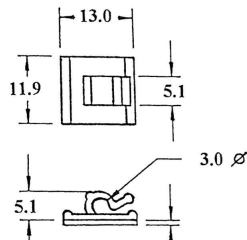

## Wire Saddles - Adhesive Mount

Backed with adhesive foam tape for quick control of wires • Easy release clip for wires

Part Number	Wire Bundle	
	H mm	W mm
18-KWL5/4	3.8	4.5
18-AWC8/3	3.0	8.0
18-AWC3.2	3.2	3.2
14-AWC4.0	4.0	4.0
18-AWC4/8B*	4.8	4.8
18-KWS10/6	10.2	5.8
18-KWT12/10	10.0	11.6
18-AWC12/8	8.0	12.0
18-AWC12/11	11	12.0

Material: Nylon 6/6 Natural  
\* = Available in Black

18-KWL5/4

18-AWC8/3

18-AWC3.2

18-AWC4.0

18-KWS10/6

18-KWT12/10

18-AWC12/8