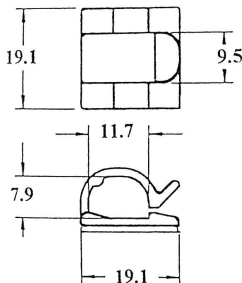

## Wire Saddles - Adhesive Mount

Backed with adhesive foam tape for quick control of wires • Easy release clip for wires

Part Number	Wire Bundle	
	H mm	W mm
18-KWL5/4	3.8	4.5
18-AWC8/3	3.0	8.0
18-AWC3.2	3.2	3.2
14-AWC4.0	4.0	4.0
18-AWC4/8B*	4.8	4.8
18-KWS10/6	10.2	5.8
18-KWT12/10	10.0	11.6
18-AWC12/8	8.0	12.0
18-AWC12/11	11	12.0

Material: Nylon 6/6 Natural  
\* = Available in Black

18-KWL5/4

18-AWC8/3

18-AWC3.2

18-AWC4.0

18-KWS10/6

18-KWT12/10

18-AWC12/8