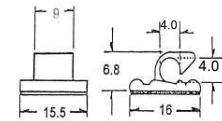

## Wire Saddles - Adhesive Mount

Backed with adhesive foam tape for quick control of wires • Easy release clip for wires

Part Number	Wire Bundle	
	H mm	W mm
18-KWL5/4	3.8	4.5
18-AWC8/3	3.0	8.0
18-AWC3.2	3.2	3.2
14-AWC4.0	4.0	4.0
18-AWC4/8B*	4.8	4.8
18-KWS10/6	10.2	5.8
18-KWT12/10	10.0	11.6
18-AWC12/8	8.0	12.0
18-AWC12/11	11	12.0

Material: Nylon 6/6 Natural  
\* = Available in Black

18-KWL5/4

18-AWC8/3

18-AWC3.2

18-AWC4.0

18-KWS10/6

18-KWT12/10

18-AWC12/8