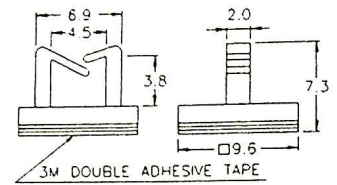

## Wire Saddles - Adhesive Mount

Backed with adhesive foam tape for quick control of wires • Easy release clip for wires

Part Number	Wire Bundle	
	H mm	W mm
18-KWL5/4	3.8	4.5
18-AWC8/3	3.0	8.0
18-AWC3.2	3.2	3.2
14-AWC4.0	4.0	4.0
18-AWC4/8B*	4.8	4.8
18-KWS10/6	10.2	5.8
18-KWT12/10	10.0	11.6
18-AWC12/8	8.0	12.0
18-AWC12/11	11	12.0

Material: Nylon 6/6 Natural  
\* = Available in Black

18-KWL5/4

18-AWC8/3

18-AWC3.2

18-AWC4.0

18-KWS10/6

18-KWT12/10

18-AWC12/8