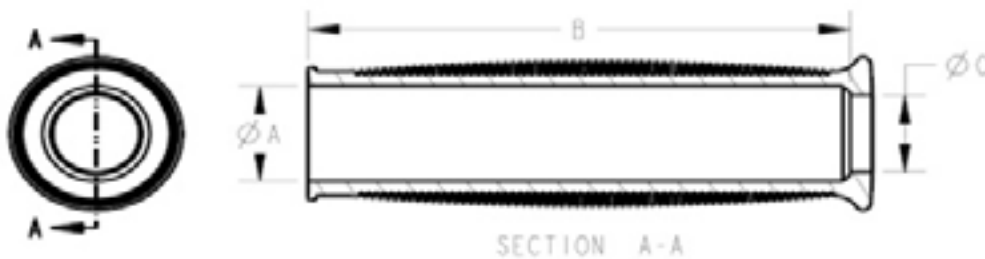

FPVC Tapered Flanged Grip

FPVC Matte Black

Flanged Tapered Grips feature a matte finish and are made from a flexible PVC material that provides both comfort and durability.

Part Number	A (ID)	B (L)	C
14-AT21114	20.83mm	114.3mm	5mm
14-AT24114	24.38mm	114.3mm	5mm

FPVC Flanged Rib-Finned Grip

FPVC Matte Black

Rib-Finned Grips feature a matte finish and are made from a flexible PVC material that provides both comfort and durability.

Part Number	A (ID)	B (L)
14-SAT21116	21.16mm	115.90mm
14-SAT24109	24.38mm	109.22mm

FPVC Straight Ribbed Grip

FPVC Gloss Black

Injection moulded Classic ribbed grip are designed with added features built-in to assist in the gripping action.

Part Number	A (ID)	B (L)	C
14-NRG19117	18.95mm	117.48mm	6mm
14-NRG22117	21.59mm	117.48mm	6mm
14-RG25114	25.17mm	114.30mm	6mm