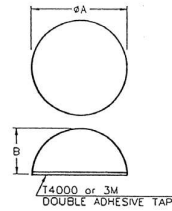

Rubber Bumpers - Self Adhesive

Moulded in black natural rubber for maximum cushioning • Quick assembly - Skid and scratch resistant
Reliable 3M double sided adhesive.

Dome:

Part Number	Diameter A	Height B	Colour
25-RF07/4DM	6.7	4.2	Black
25-RF12/6DM	11.3	5.6	Black
25-RF16/8DM	15.9	8.0	Black

Raised Dome:

Part Number	Diameter A	Height B	Height C	Colour
25-RF08/2RD	8.0	2.4	1.0	Black
25-RF08/2RD-T	8.0	2.4	1.0	Clear
25-RF10/4RD	9.9	4.0	3.0	Black
25-RF10/4RD-T	9.9	4.0	3.0	Clear

Round - Tapered and Non Tapered:

Part Number	Diameter A	Diameter B	Height C	Shape	Colour
25-RF06/1	6.0	6.0	1.0	No Taper	Black
25-RF07/2	7.0	7.0	2.0	No Taper	Black
25-RF09/4RT	9.0	8.2	3.5	Tapered	Black
25-RF10/3RT	10.8	10.2	3.0	Tapered	Black
25-RF10/3RT-T	10.8	10.2	3.2	Tapered	Clear
25-RF12/4RT	12.0	9.5	4.0	Tapered	Black
25-RF12/5RT	12.0	11.0	5.1	Tapered	Black
25-RF13/5RT	13.0	11.4	5.0	Tapered	Black
25-RF14/3R	14.5	14.5	3.0	No Taper	Black
25-RF19/4.2RT	19.0	15.8	4.2	Tapered	Black
25-RF19/7RT	19.0	17.0	7.2	Tapered	Black

Round Recessed:

Part Number	Outside Diameter	Diameter A	Height B	Colour
25-RF32/7RR	31.6	29.6	6.6	Black

Square Dimpled:

Part Number	Side A	Side B	Height D	Colour
25-RF14/2.6SD	14.0	13.5	2.6	Black
25-RF15/3.1SD	15.0	14.5	3.1	Black