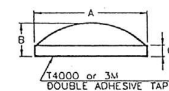

Rubber Bumpers - Self Adhesive

Moulded in black natural rubber for maximum cushioning • Quick assembly - Skid and scratch resistant
Reliable 3M double sided adhesive.

Dome:

Part Number	Diameter A	Height B	Colour
25-RF07/4DM	6.7	4.2	Black
25-RF12/6DM	11.3	5.6	Black
25-RF16/8DM	15.9	8.0	Black

Raised Dome:

Part Number	Diameter A	Height B	Height C	Colour
25-RF08/2RD	8.0	2.4	1.0	Black
25-RF08/2RD-T	8.0	2.4	1.0	Clear
25-RF10/4RD	9.9	4.0	3.0	Black
25-RF10/4RD-T	9.9	4.0	3.0	Clear

Round - Tapered and Non Tapered:

Part Number	Diameter A	Diameter B	Height C	Shape	Colour
25-RF06/1	6.0	6.0	1.0	No Taper	Black
25-RF07/2	7.0	7.0	2.0	No Taper	Black
25-RF09/4RT	9.0	8.2	3.5	Tapered	Black
25-RF10/3RT	10.8	10.2	3.0	Tapered	Black
25-RF10/3RT-T	10.8	10.2	3.2	Tapered	Clear
25-RF12/4RT	12.0	9.5	4.0	Tapered	Black
25-RF12/5RT	12.0	11.0	5.1	Tapered	Black
25-RF13/5RT	13.0	11.4	5.0	Tapered	Black
25-RF14/3R	14.5	14.5	3.0	No Taper	Black
25-RF19/4.2RT	19.0	15.8	4.2	Tapered	Black
25-RF19/7RT	19.0	17.0	7.2	Tapered	Black

Round Recessed:

Part Number	Outside Diameter	Diameter A	Height B	Colour
25-RF32/7RR	31.6	29.6	6.6	Black

Square Dimpled:

Part Number	Side A	Side B	Height D	Colour
25-RF14/2.6SD	14.0	13.5	2.6	Black
25-RF15/3.1SD	15.0	14.5	3.1	Black