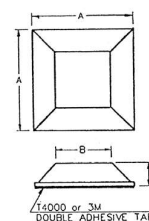

Raised Dome:

Part Number	Diameter A	Height B	Height C	Colour
25-RF08/2RD	8.0	2.4	1.0	Black
25-RF08/2RD-T	8.0	2.4	1.0	Clear
25-RF10/4RD	9.9	4.0	3.0	Black
25-RF10/4RD-T	9.9	4.0	3.0	Clear

Round - Tapered and Non Tapered:

Part Number	Diameter A	Diameter B	Height C	Shape	Colour
25-RF06/1	6.0	6.0	1.0	No Taper	Black
25-RF07/2	7.0	7.0	2.0	No Taper	Black
25-RF09/4RT	9.0	8.2	3.5	Tapered	Black
25-RF10/3RT	10.8	10.2	3.0	Tapered	Black
25-RF10/3RT-T	10.8	10.2	3.2	Tapered	Clear
25-RF12/4RT	12.0	9.5	4.0	Tapered	Black
25-RF12/5RT	12.0	11.0	5.1	Tapered	Black
25-RF13/5RT	13.0	11.4	5.0	Tapered	Black
25-RF14/3R	14.5	14.5	3.0	No Taper	Black
25-RF19/4.2RT	19.0	15.8	4.2	Tapered	Black
25-RF19/7RT	19.0	17.0	7.2	Tapered	Black

Round Recessed:

Part Number	Outside Diameter	Diameter A	Height B	Colour
25-RF32/7RR	31.6	29.6	6.6	Black

Square Dimpled:

Part Number	Side A	Side B	Height D	Colour
25-RF14/2.6SD	14.0	13.5	2.6	Black
25-RF15/3.1SD	15.0	14.5	3.1	Black

Square - Tapered and Non Tapered:

Part Number	Side A	Side B	Height C	Shape	Colour
25-RF13/3.5SQ	12.7	9.0	3.5	Tapered	Black
25-RF13/6SQ	12.7	7.0	6.0	Tapered	Black
25-RF20/1.5SQ	19.7	20.0	1.5	No Taper	Black
25-RF20/8SQ	20.5	14.0	7.6	Tapered	Black
25-RF07/4SQ	7.0	7.0	4.0	No Taper	Black