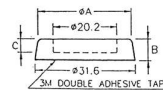

Raised Dome:

Part Number	Diameter A	Height B	Height C	Colour
25-RF08/2RD	8.0	2.4	1.0	Black
25-RF08/2RD-T	8.0	2.4	1.0	Clear
25-RF10/4RD	9.9	4.0	3.0	Black
25-RF10/4RD-T	9.9	4.0	3.0	Clear

Round - Tapered and Non Tapered:

Part Number	Diameter A	Diameter B	Height C	Shape	Colour
25-RF06/1	6.0	6.0	1.0	No Taper	Black
25-RF07/2	7.0	7.0	2.0	No Taper	Black
25-RF09/4RT	9.0	8.2	3.5	Tapered	Black
25-RF10/3RT	10.8	10.2	3.0	Tapered	Black
25-RF10/3RT-T	10.8	10.2	3.2	Tapered	Clear
25-RF12/4RT	12.0	9.5	4.0	Tapered	Black
25-RF12/5RT	12.0	11.0	5.1	Tapered	Black
25-RF13/5RT	13.0	11.4	5.0	Tapered	Black
25-RF14/3R	14.5	14.5	3.0	No Taper	Black
25-RF19/4.2RT	19.0	15.8	4.2	Tapered	Black
25-RF19/7RT	19.0	17.0	7.2	Tapered	Black

Round Recessed:

Part Number	Outside Diameter	Diameter A	Height B	Colour
25-RF32/7RR	31.6	29.6	6.6	Black

Square Dimpled:

Part Number	Side A	Side B	Height D	Colour
25-RF14/2.6SD	14.0	13.5	2.6	Black
25-RF15/3.1SD	15.0	14.5	3.1	Black