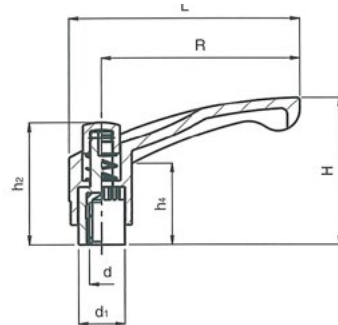

## 1198 – Thermoplastic Adjustable Handle - Female

P.A.6 black fibre glass reinforced

• Treated threaded brass insert, stainless-steel spring

Part Number	R	L	H	h2	d1	h4	d
11-HPAB51B4	43	51	38	33	13	23	M4
11-HPAB51B5	43	51	38	33	13	23	M5
11-HPAB51B6	43	51	38	33	13	23	M6
11-HPAB75B6	65	75	48	42	16	26	M6
11-HPAB75B8	65	75	48	42	16	26	M8
11-HPAB75B10	65	75	48	42	16	26	M10
11-HPAB98B8	85	98	63	50	18	34	M8
11-HPAB98B10	85	98	63	50	18	34	M10
11-HPAB98B12	85	98	63	50	18	34	M12

## 1198 – Thermoplastic Adjustable Handle - Male

P.A.6 black fibre glass reinforced

• Treated threaded steel stud, stainless-steel spring

Part Number	R	L	H	h2	d1	h4	d	e
11-HPAB51S5-20	43	51	38	33	13	23	M5	20
11-HPAB51S6-15	43	51	38	33	13	23	M6	15
11-HPAB51S6-40	43	51	38	33	13	23	M6	40
11-HPAB75S6-20	65	75	48	42	16	26	M6	20
11-HPAB75S6-40	65	75	48	42	16	26	M6	40
11-HPAB75S8-20	65	75	48	42	16	26	M8	20
11-HPAB75S8-47	65	75	48	42	16	26	M8	47
11-HPAB74S10-20	65	75	48	42	16	26	M10	20
11-HPAB75S10-40	65	75	48	42	16	26	M10	40
11-HPAB98S12-30	85	98	63	51	20	34	M12	30
11-HPAB98S12-50	85	98	63	50	18	34	M12	50
11-HPAB98S12-60	85	98	63	50	18	34	M12	60