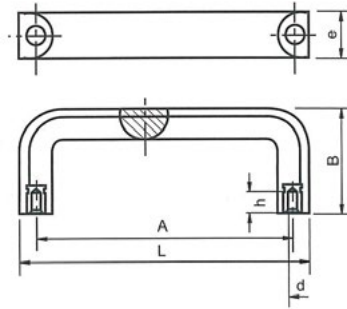

1153 - Solid Phenolic Handle

Black Duroplast • Brass female threaded inserts

Part Number	L	A	B	e	d	h
11-HPB124B6	124	109±0.5	45	21	M6	13
11-HPB148B8	148	132±0.5	54	24	M8	13

**1157 - Thermoplastic Handle with Thru Holes**

P.A.6 + Black Fibre Glass

Part Number	L	C	h2	A	D
11-HPB094H6	110	21	37	94±1	6.5
11-HPB116H8	133	24	40	116±1	9
11-HPB120H8	139	24	40	120±1	8.5
11-HPB132H8	151	26	43	132±1	8.5
11-HPB180H8	200	28	50	180±1	8.5
11-HPB235H10	260	32	54	235±1	10.5

**1161 - Phenolic Handle**

Black Droplast • Brass Female threaded inside

Part Number	L	H	e	d	h
11-HPDB109B6	130	43	109±1.0	M6	10
11-HPDB131B8	165	55	131±1.0	M8	14