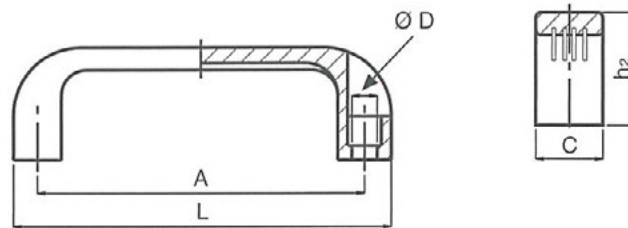

1153 - Solid Phenolic Handle

Black Duroplast • Brass female threaded inserts

Part Number	L	A	B	e	d	h
11-HPB124B6	124	109±0.5	45	21	M6	13
11-HPB148B8	148	132±0.5	54	24	M8	13

**1157 - Thermoplastic Handle with Thru Holes**

P.A.6 + Black Fibre Glass

Part Number	L	C	h2	A	D
11-HPB094H6	110	21	37	94±1	6.5
11-HPB116H8	133	24	40	116±1	9
11-HPB120H8	139	24	40	120±1	8.5
11-HPB132H8	151	26	43	132±1	8.5
11-HPB180H8	200	28	50	180±1	8.5
11-HPB235H10	260	32	54	235±1	10.5

**1161 - Phenolic Handle**

Black Droplast • Brass Female threaded inside

Part Number	L	H	e	d	h
11-HPDB109B6	130	43	109±1.0	M6	10
11-HPDB131B8	165	55	131±1.0	M8	14